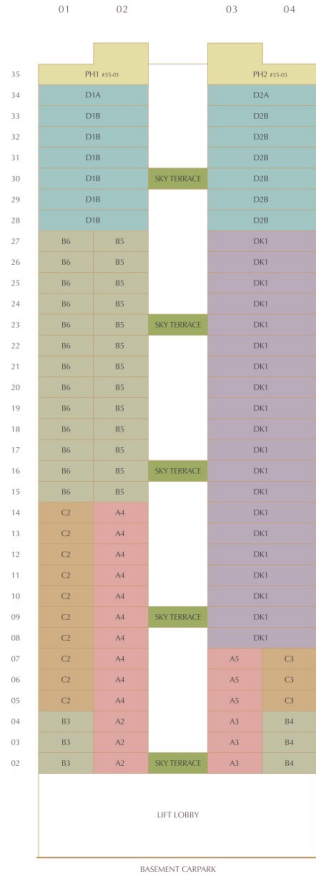

Schematic Diagram

Legend

- 1 BEDROOM
- 2 BEDROOM
- 3 BEDROOM
- 4 BEDROOM
- 4 BEDROOM DUAL KEY
- PENTHOUSE

8 St Thomas Walk Singapore 238146

10 St Thomas Walk Singapore 238102